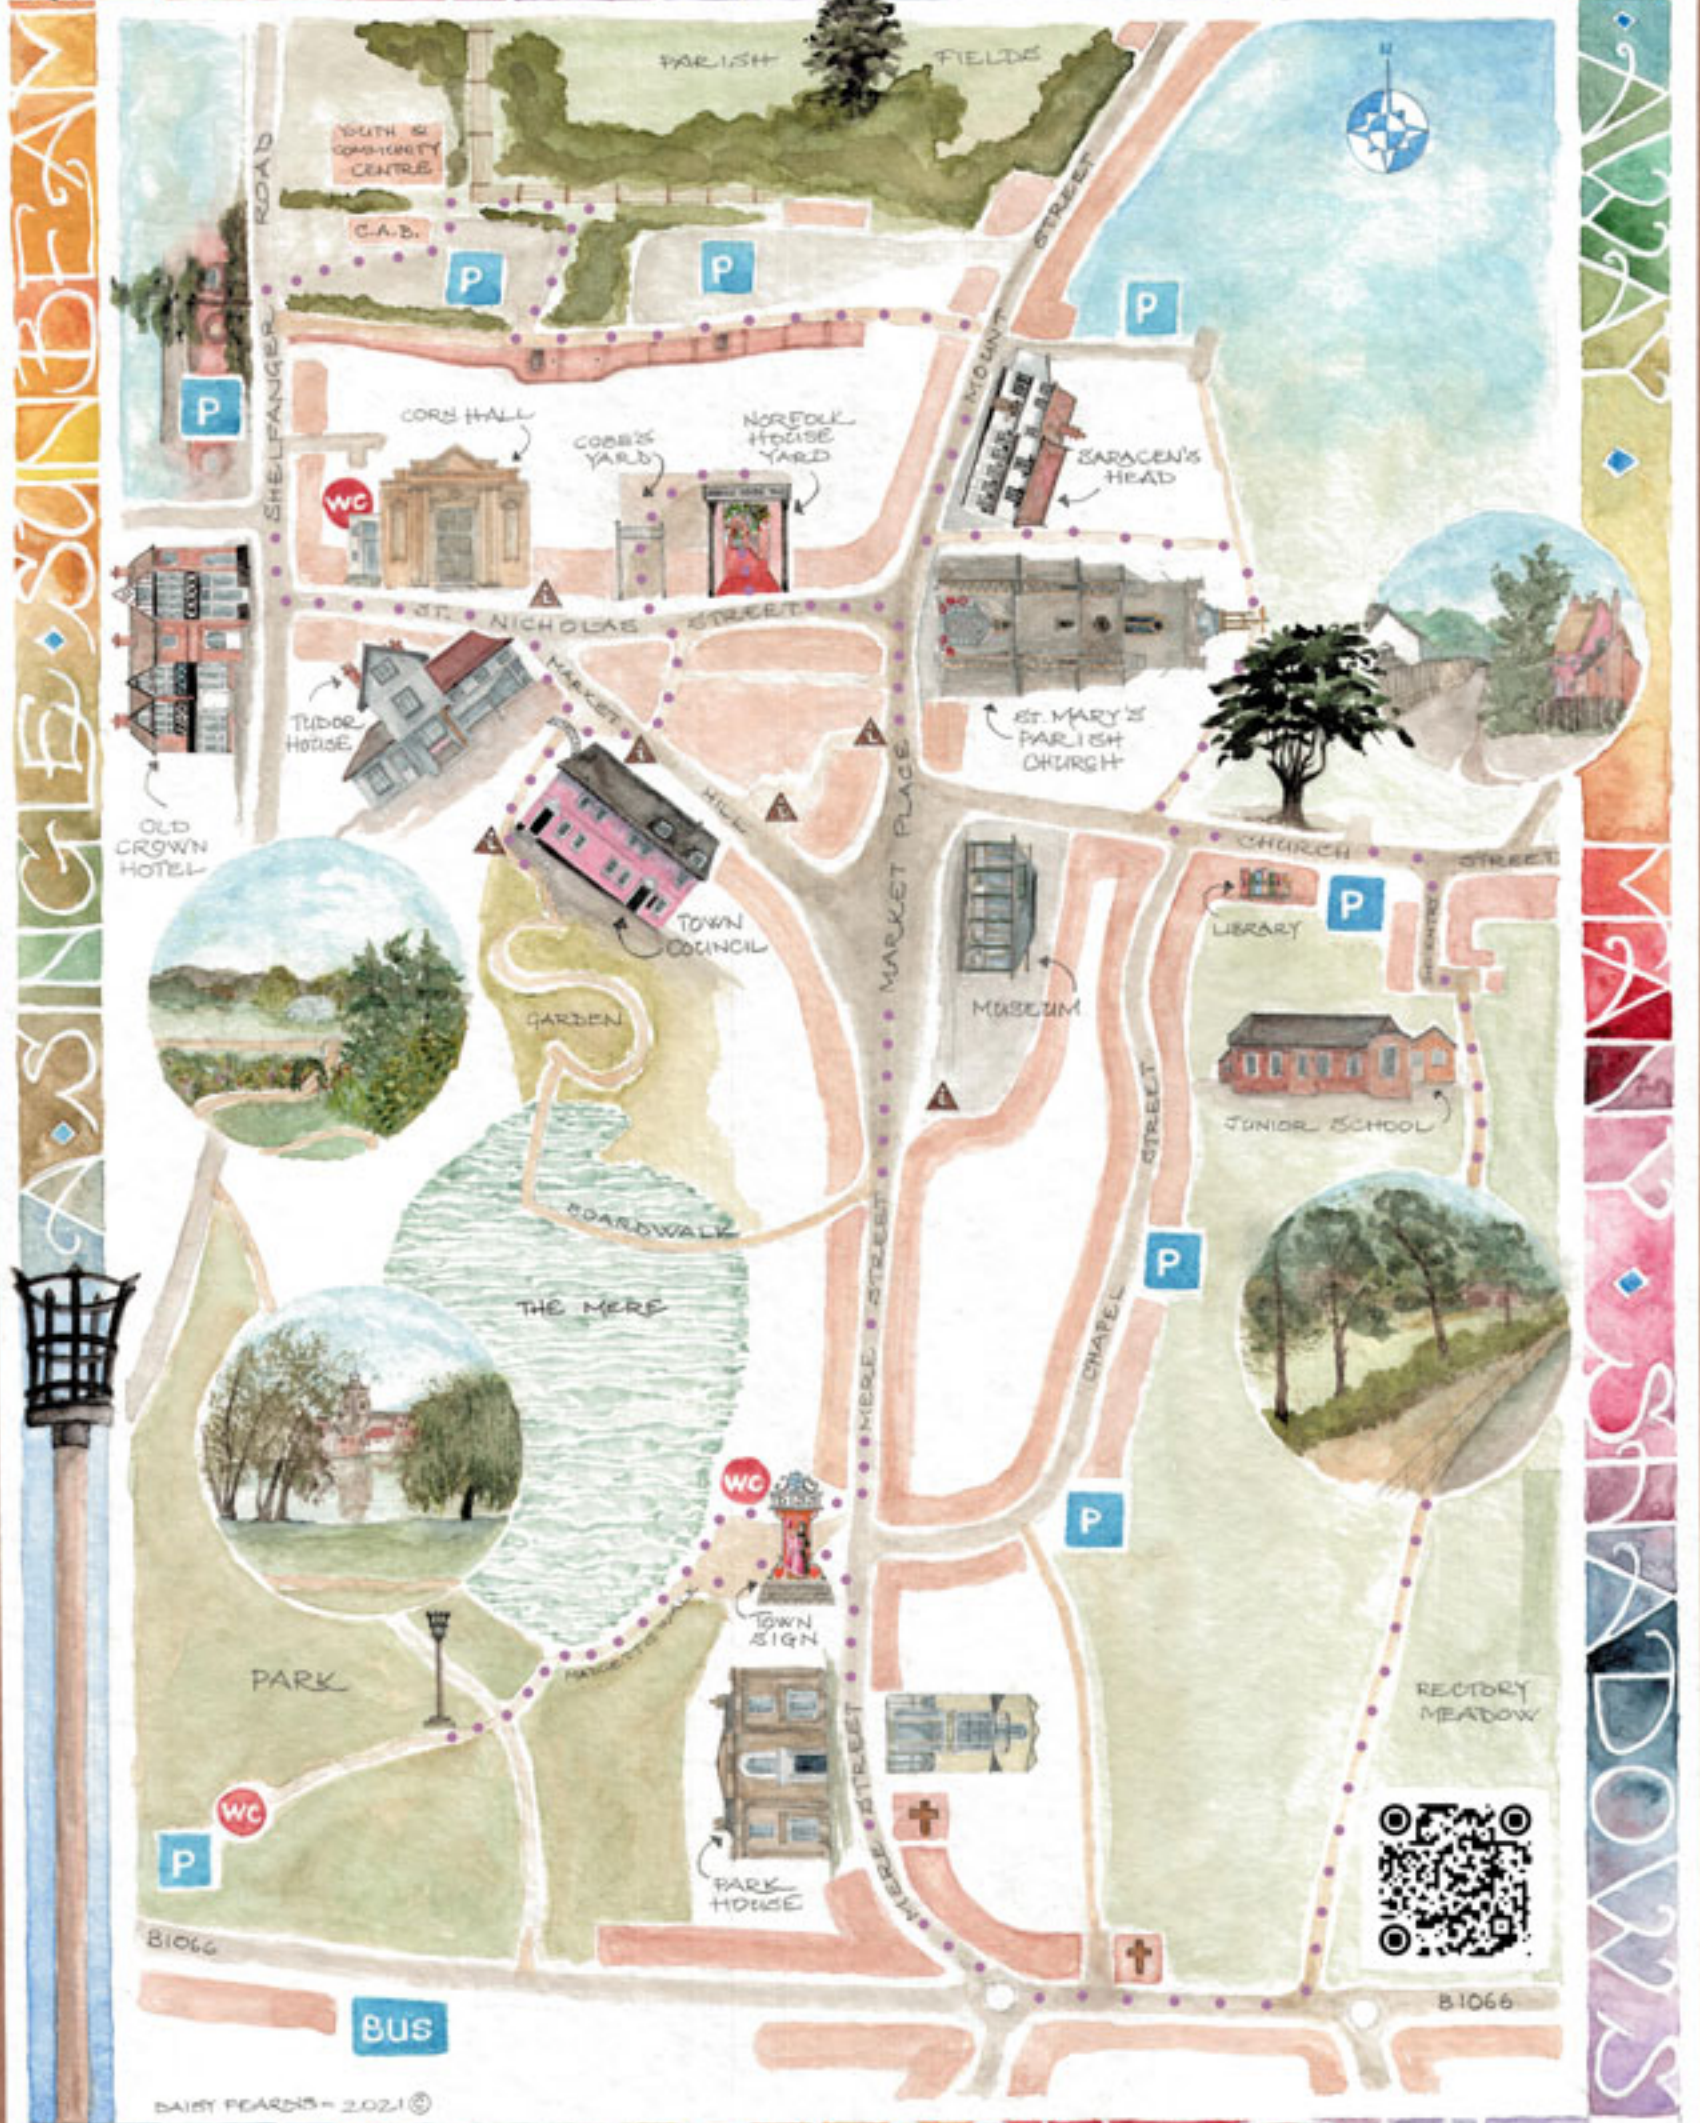

S ENOUGH TO DRIVE

PARISH FIELDS
 SOUTH IS COMMUNITY CENTRE
 C.A.B.
 P
 P
 P
 SHELFANGER ROAD
 CORN HALL
 WC
 COBB'S YARD
 NORFOLK HOUSE YARD
 ST. MARY'S PARISH CHURCH
 SARACEN'S HEAD
 ST. NICHOLAS STREET
 TUDOR HOUSE
 OLD CROWN HOTEL
 TOWN COUNCIL
 GARDEN
 BOARDWALK
 THE MERE
 MARKET PLACE
 MUSEUM
 CHURCH STREET
 LIBRARY
 P
 JUNIOR SCHOOL
 P
 P
 P
 CHAPEL STREET
 RECTORY MEADOW
 PARK
 WC
 TOWN SIGN
 PARK HOUSE
 B1066
 BUS
 B1066

DAISY FEARDS - 2021 ©

DISS BEACON TRAIL

yellow

g

blue